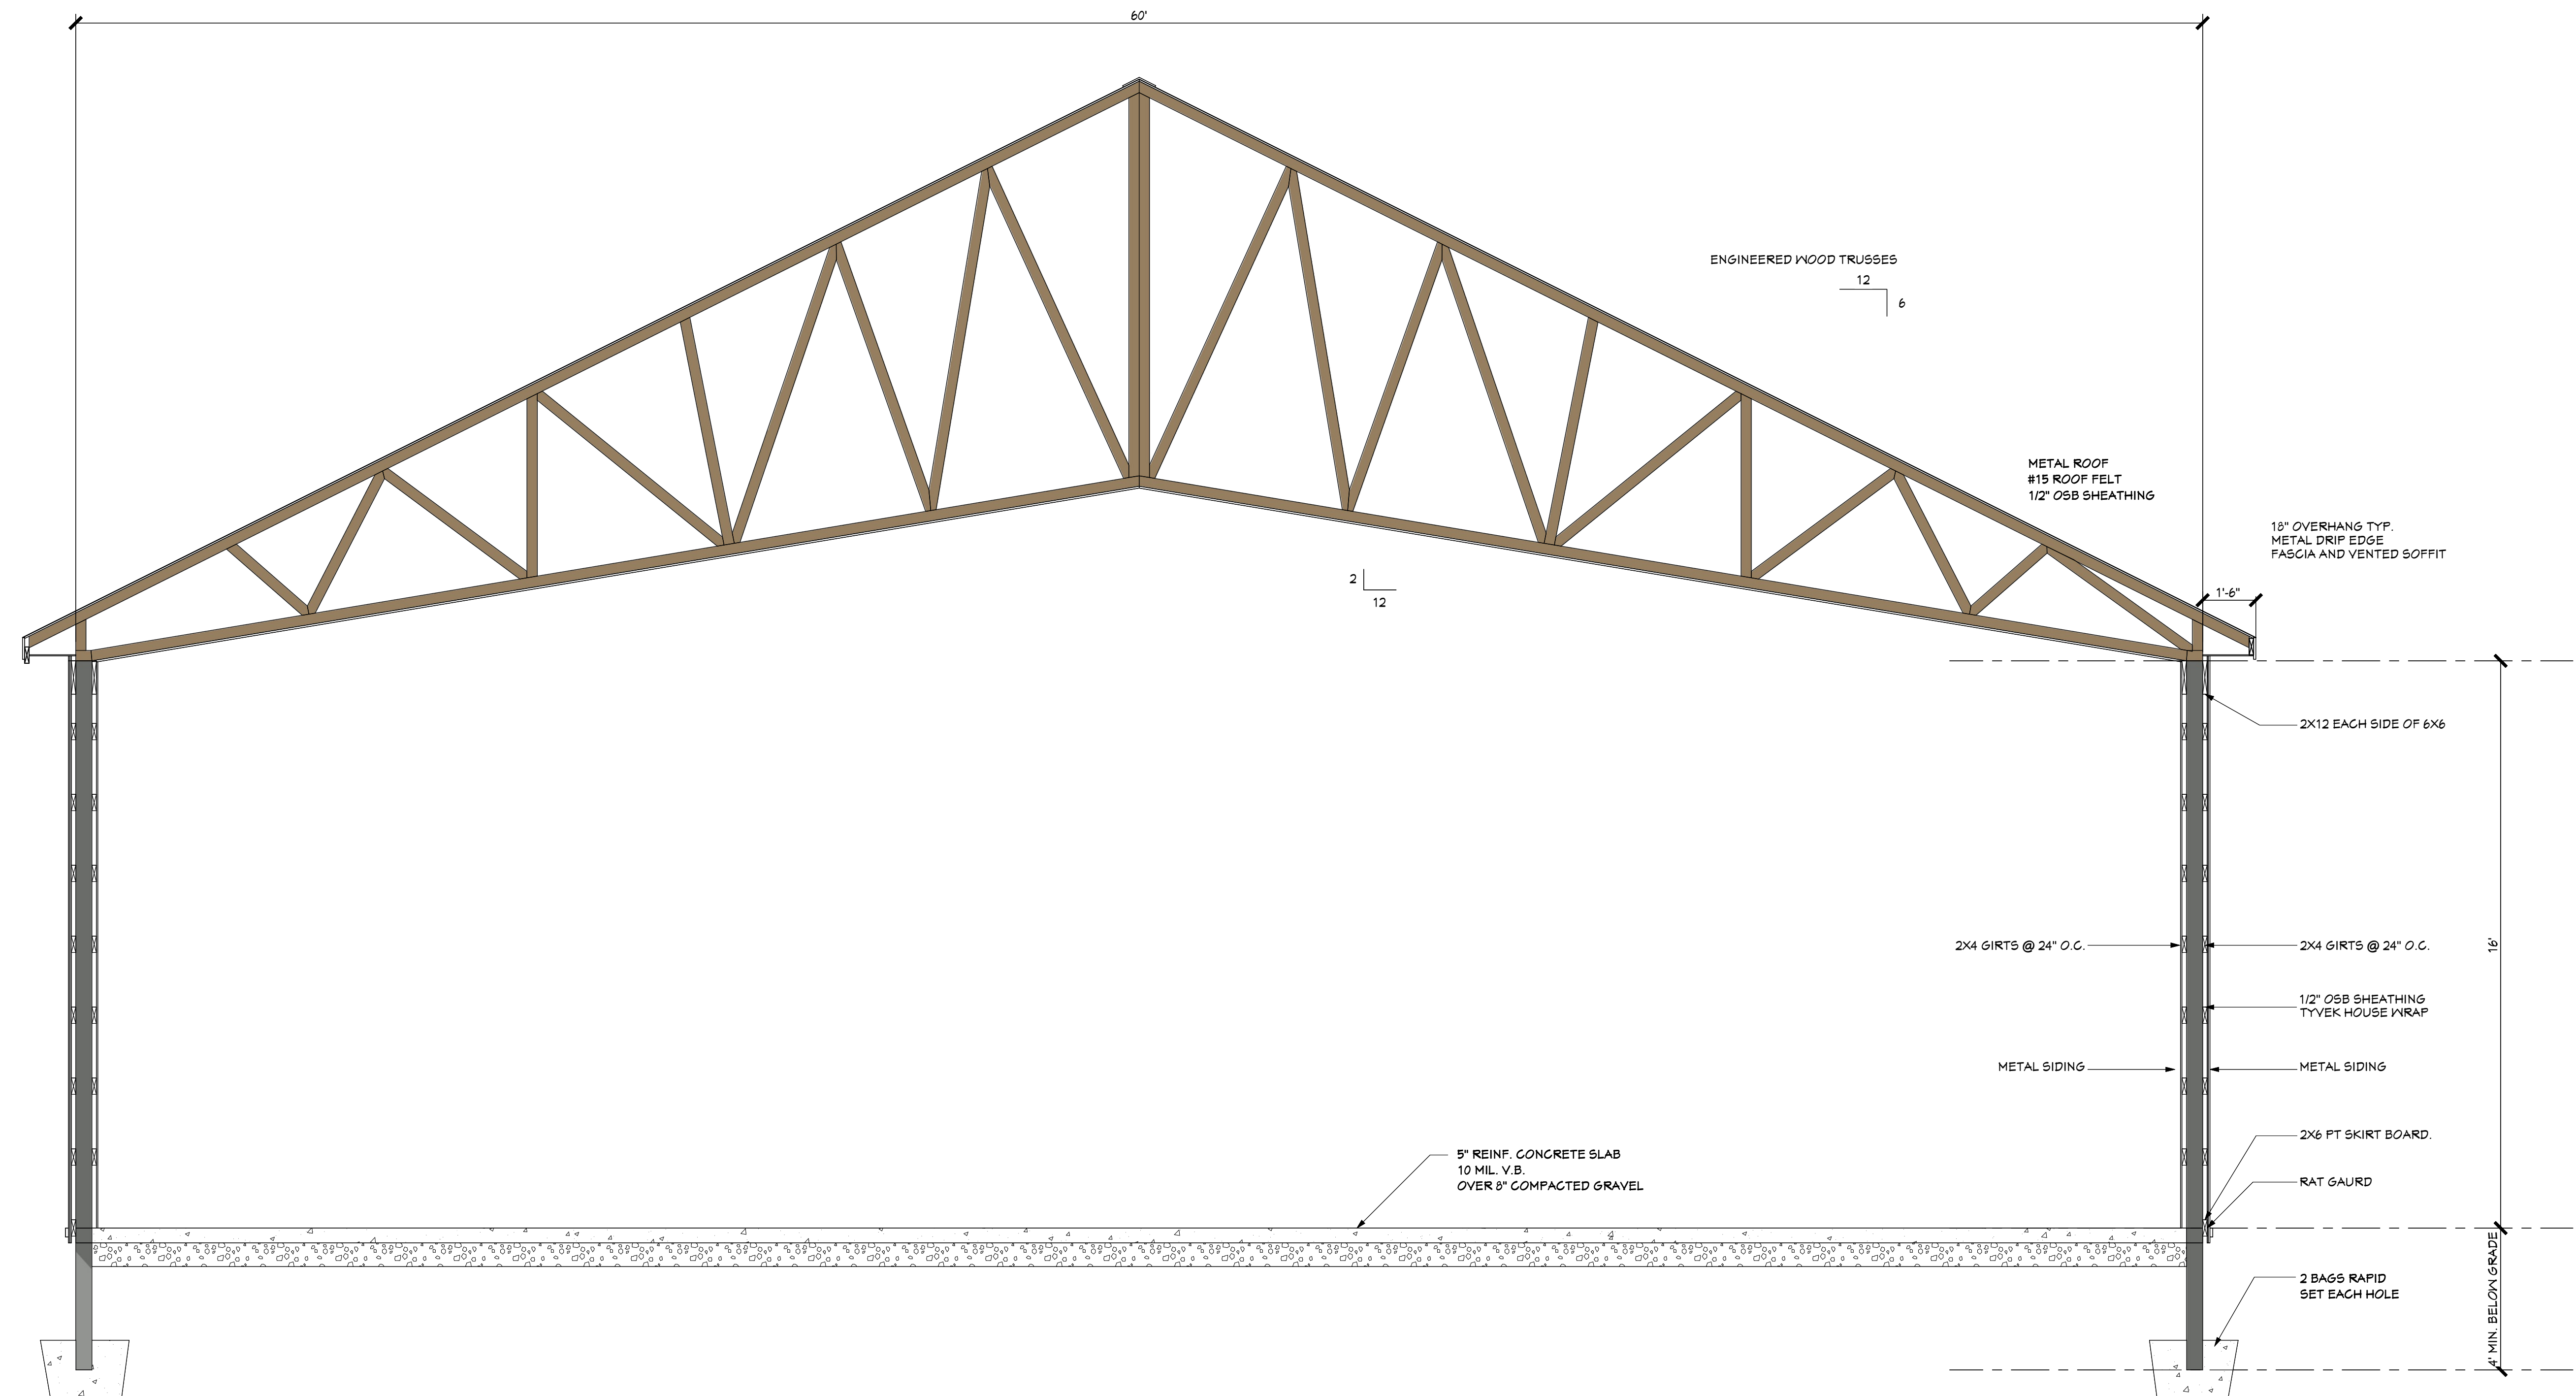

ELEVATIONS

09-22-25

A-3

ELEVATIONS

09-22-25

A-4

NEW POLE BARN
HRC STORAGE BARN
117 ALBION CROSS ROAD, PARISH, NY 13131

DRAWINGS PROVIDED BY:
Karni Cheney
Constantia, NY 13044
(315) 434-6142
kcheney@hkkarchitects.com