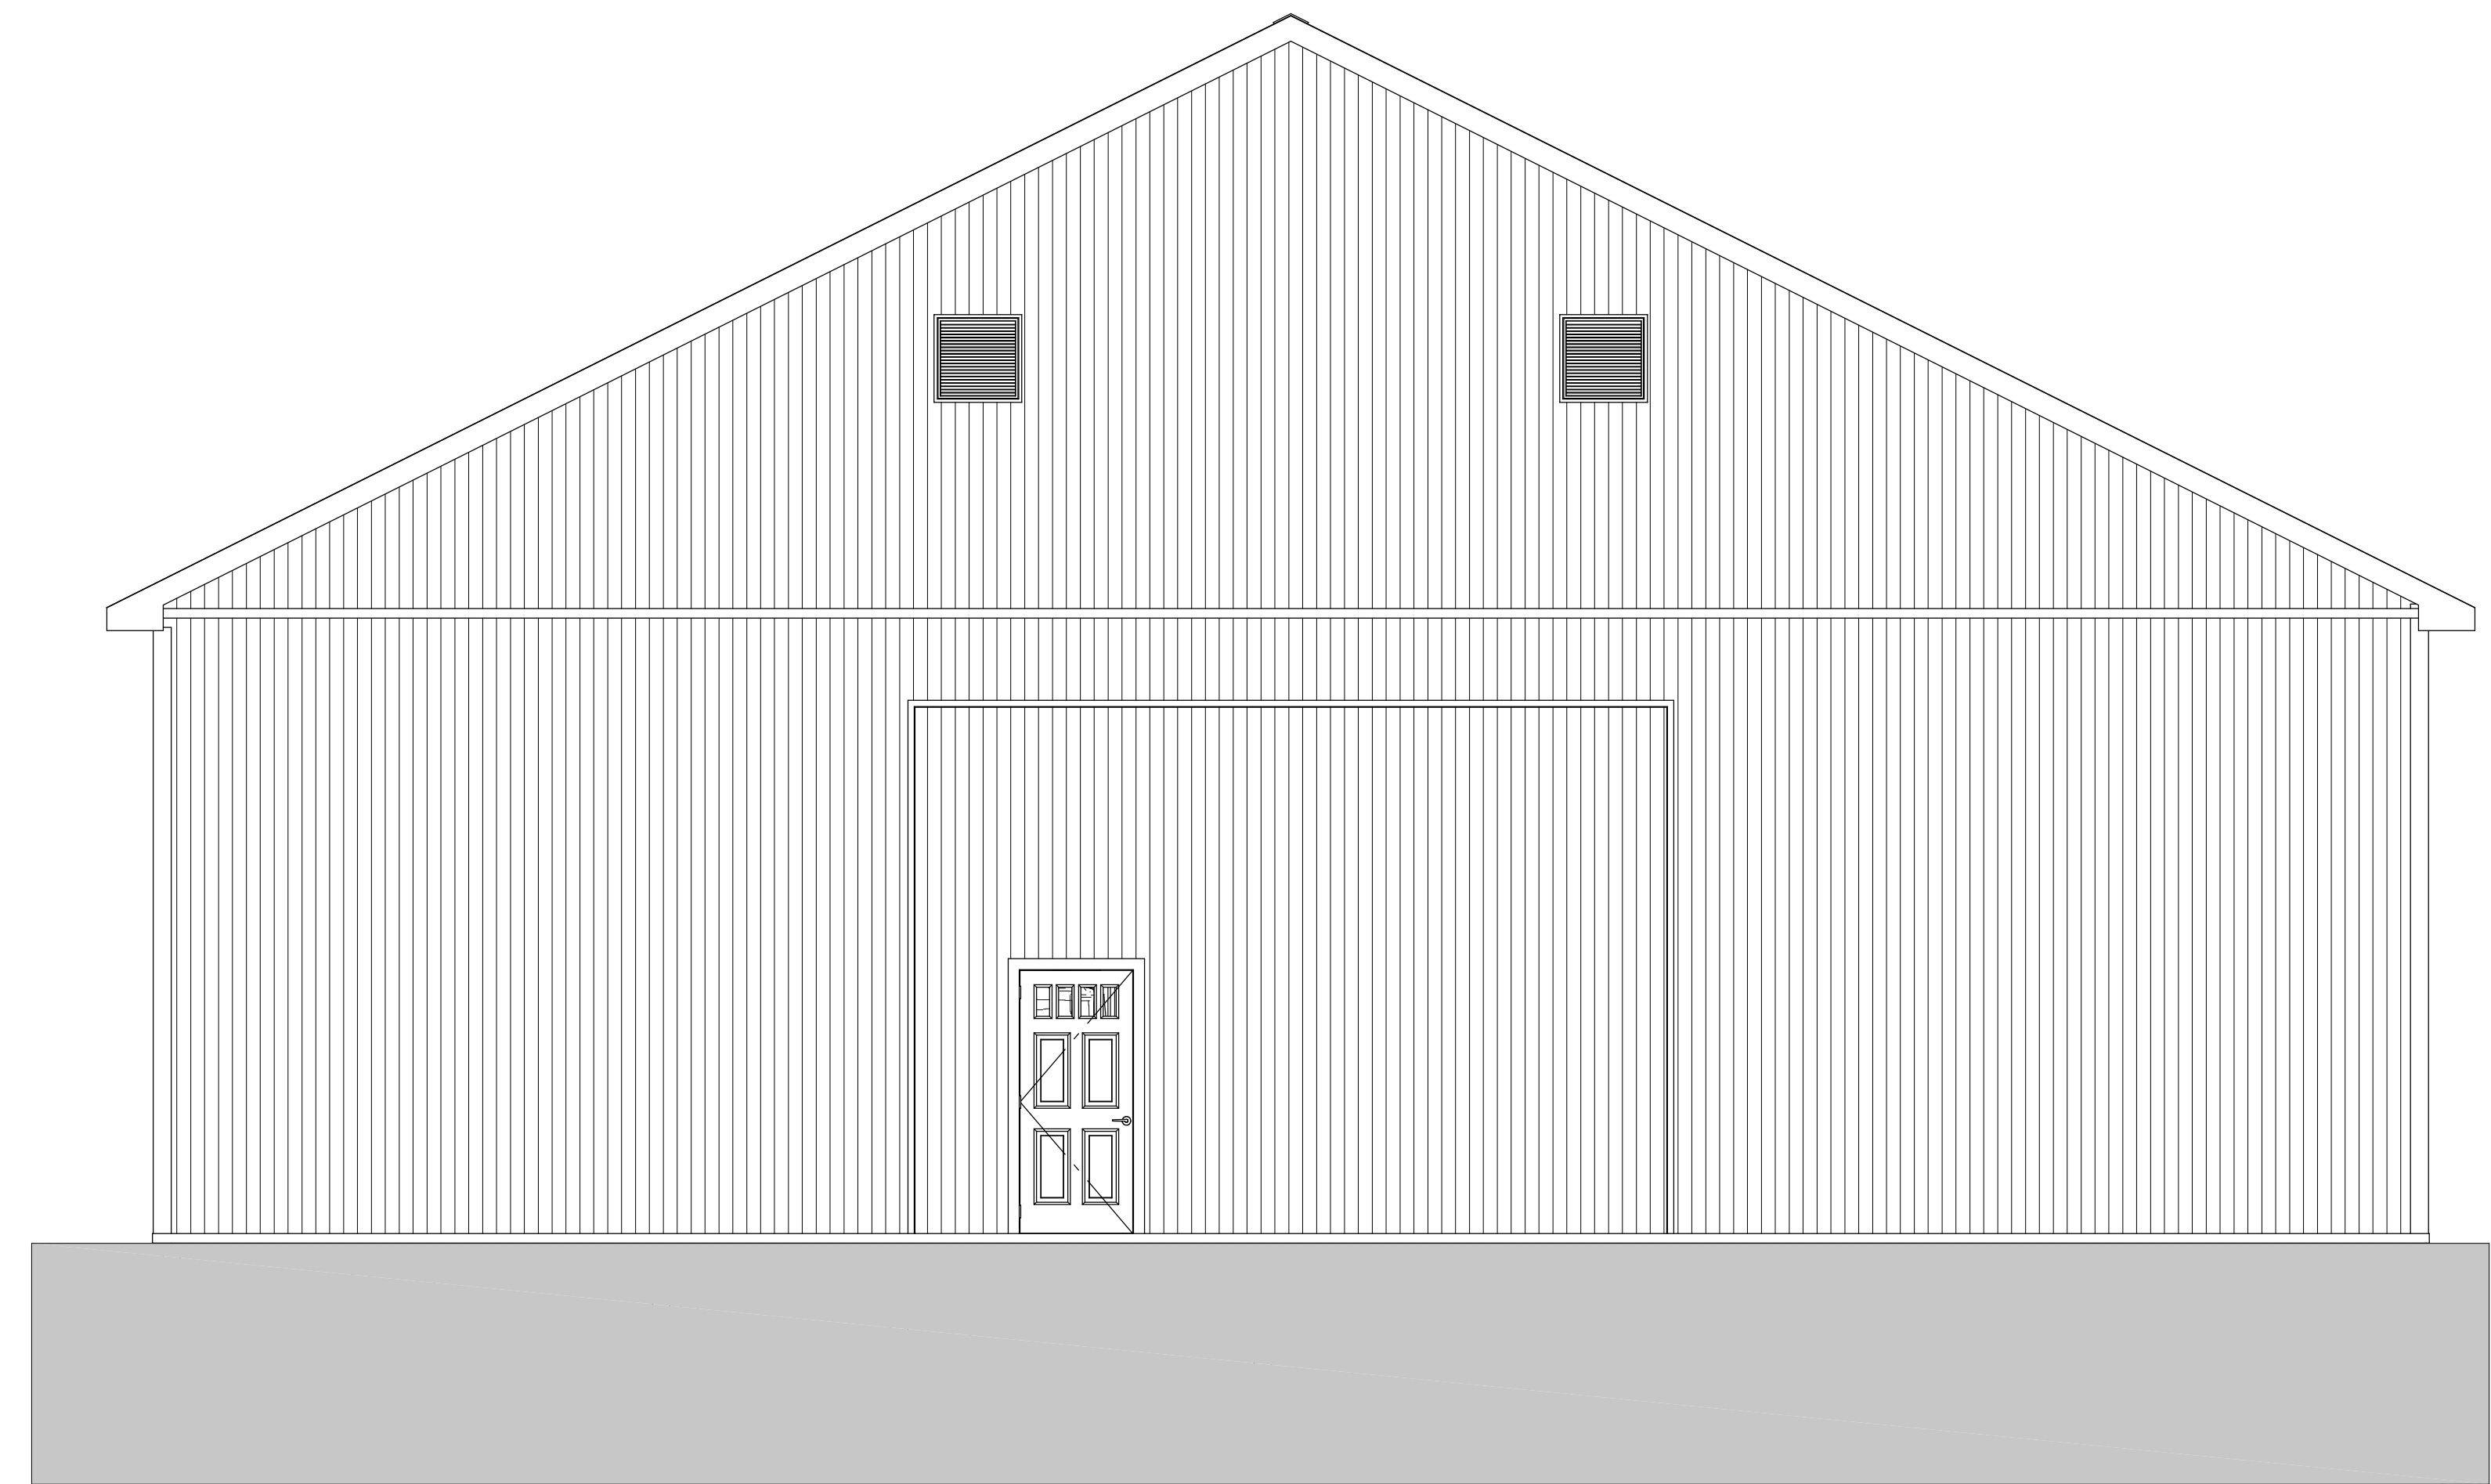

NEW POLE BARN
HRC STORAGE BARN
117 ALBION CROSS ROAD, PARISH, NY 13131

DRAWINGS PROVIDED BY:
Karri Cheney
Constantia, NY 13044
(315) 434-6142
kcheney@hkkarchitects.com

ELEVATIONS

09-22-25

A-3