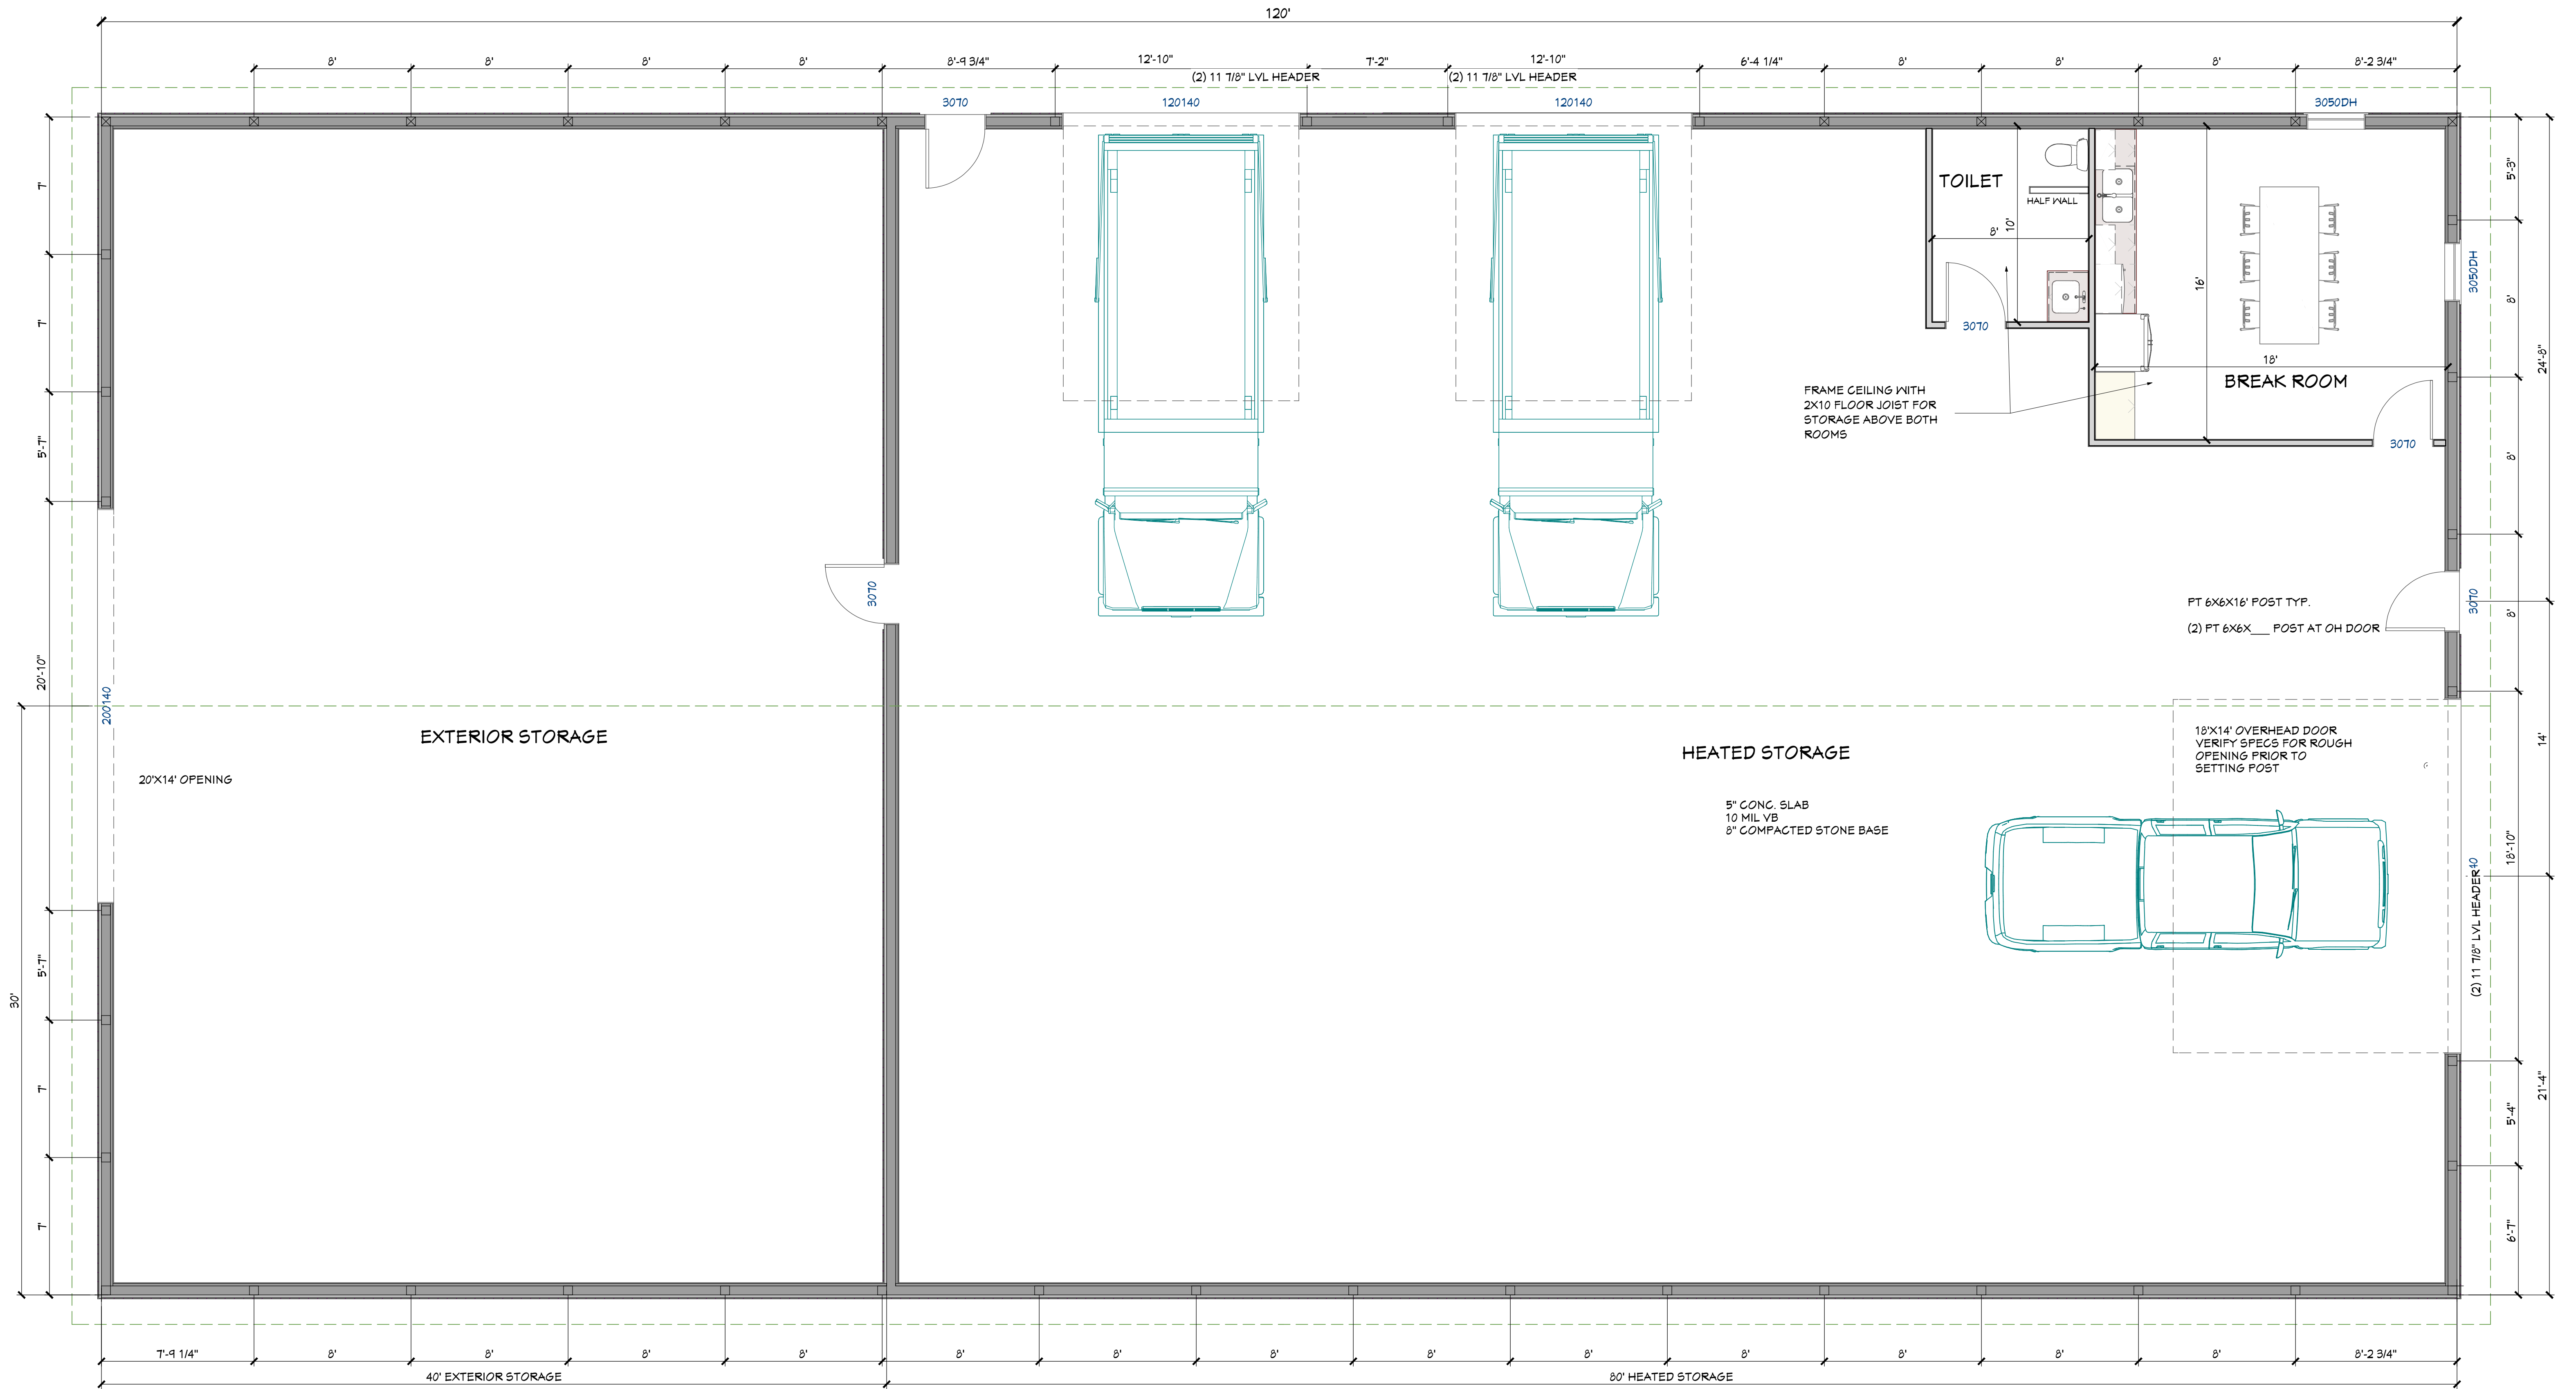

PLAN

09-22-25

A-2

NEW POLE BARN
HRC STORAGE BARN
117 ALBION CROSS ROAD, PARISH, NY 13131

DRAWINGS PROVIDED BY:
Karri Cheney
Constantia, NY 13044
(315) 459-6142
kcheney@hkkarchitects.com