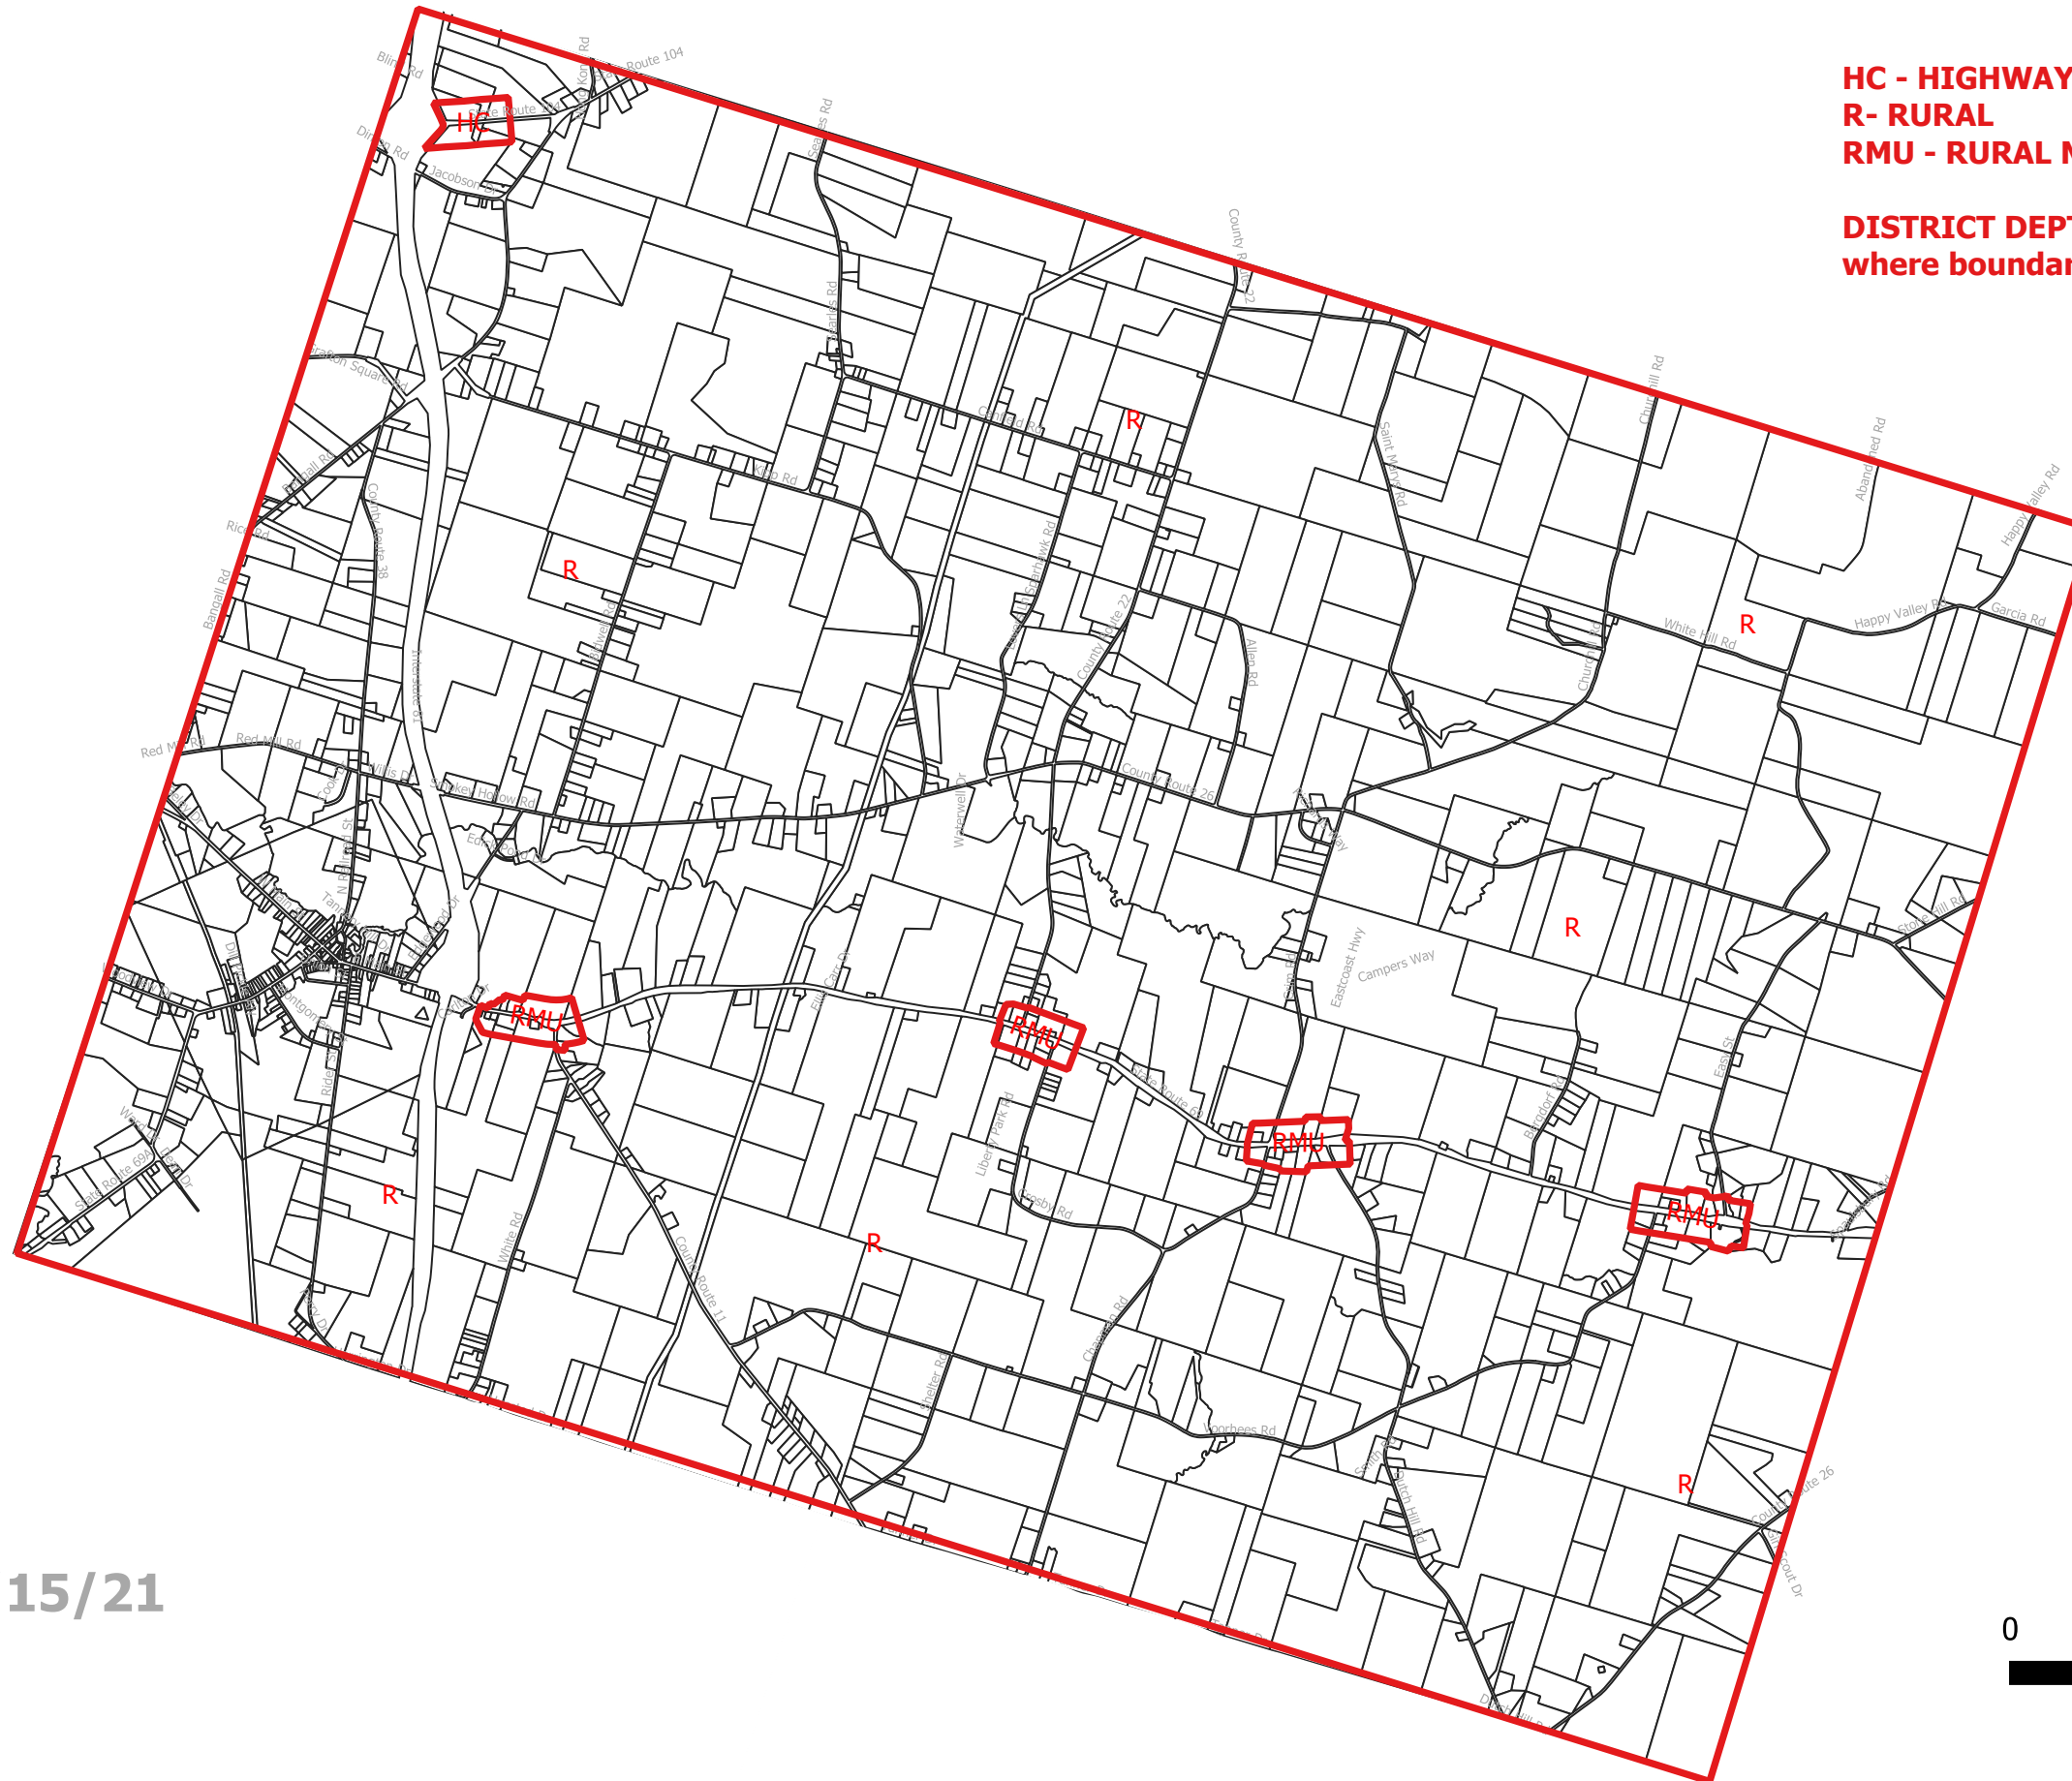

HC - HIGHWAY COMMERCIAL
R - RURAL
RMU - RURAL MIXED USE

DISTRICT DEPTHS ARE 500' FROM ROAD CL
where boundaries do not follow parcel lines

Adopted 4/15/21

Town of Parish
ZONING MAP