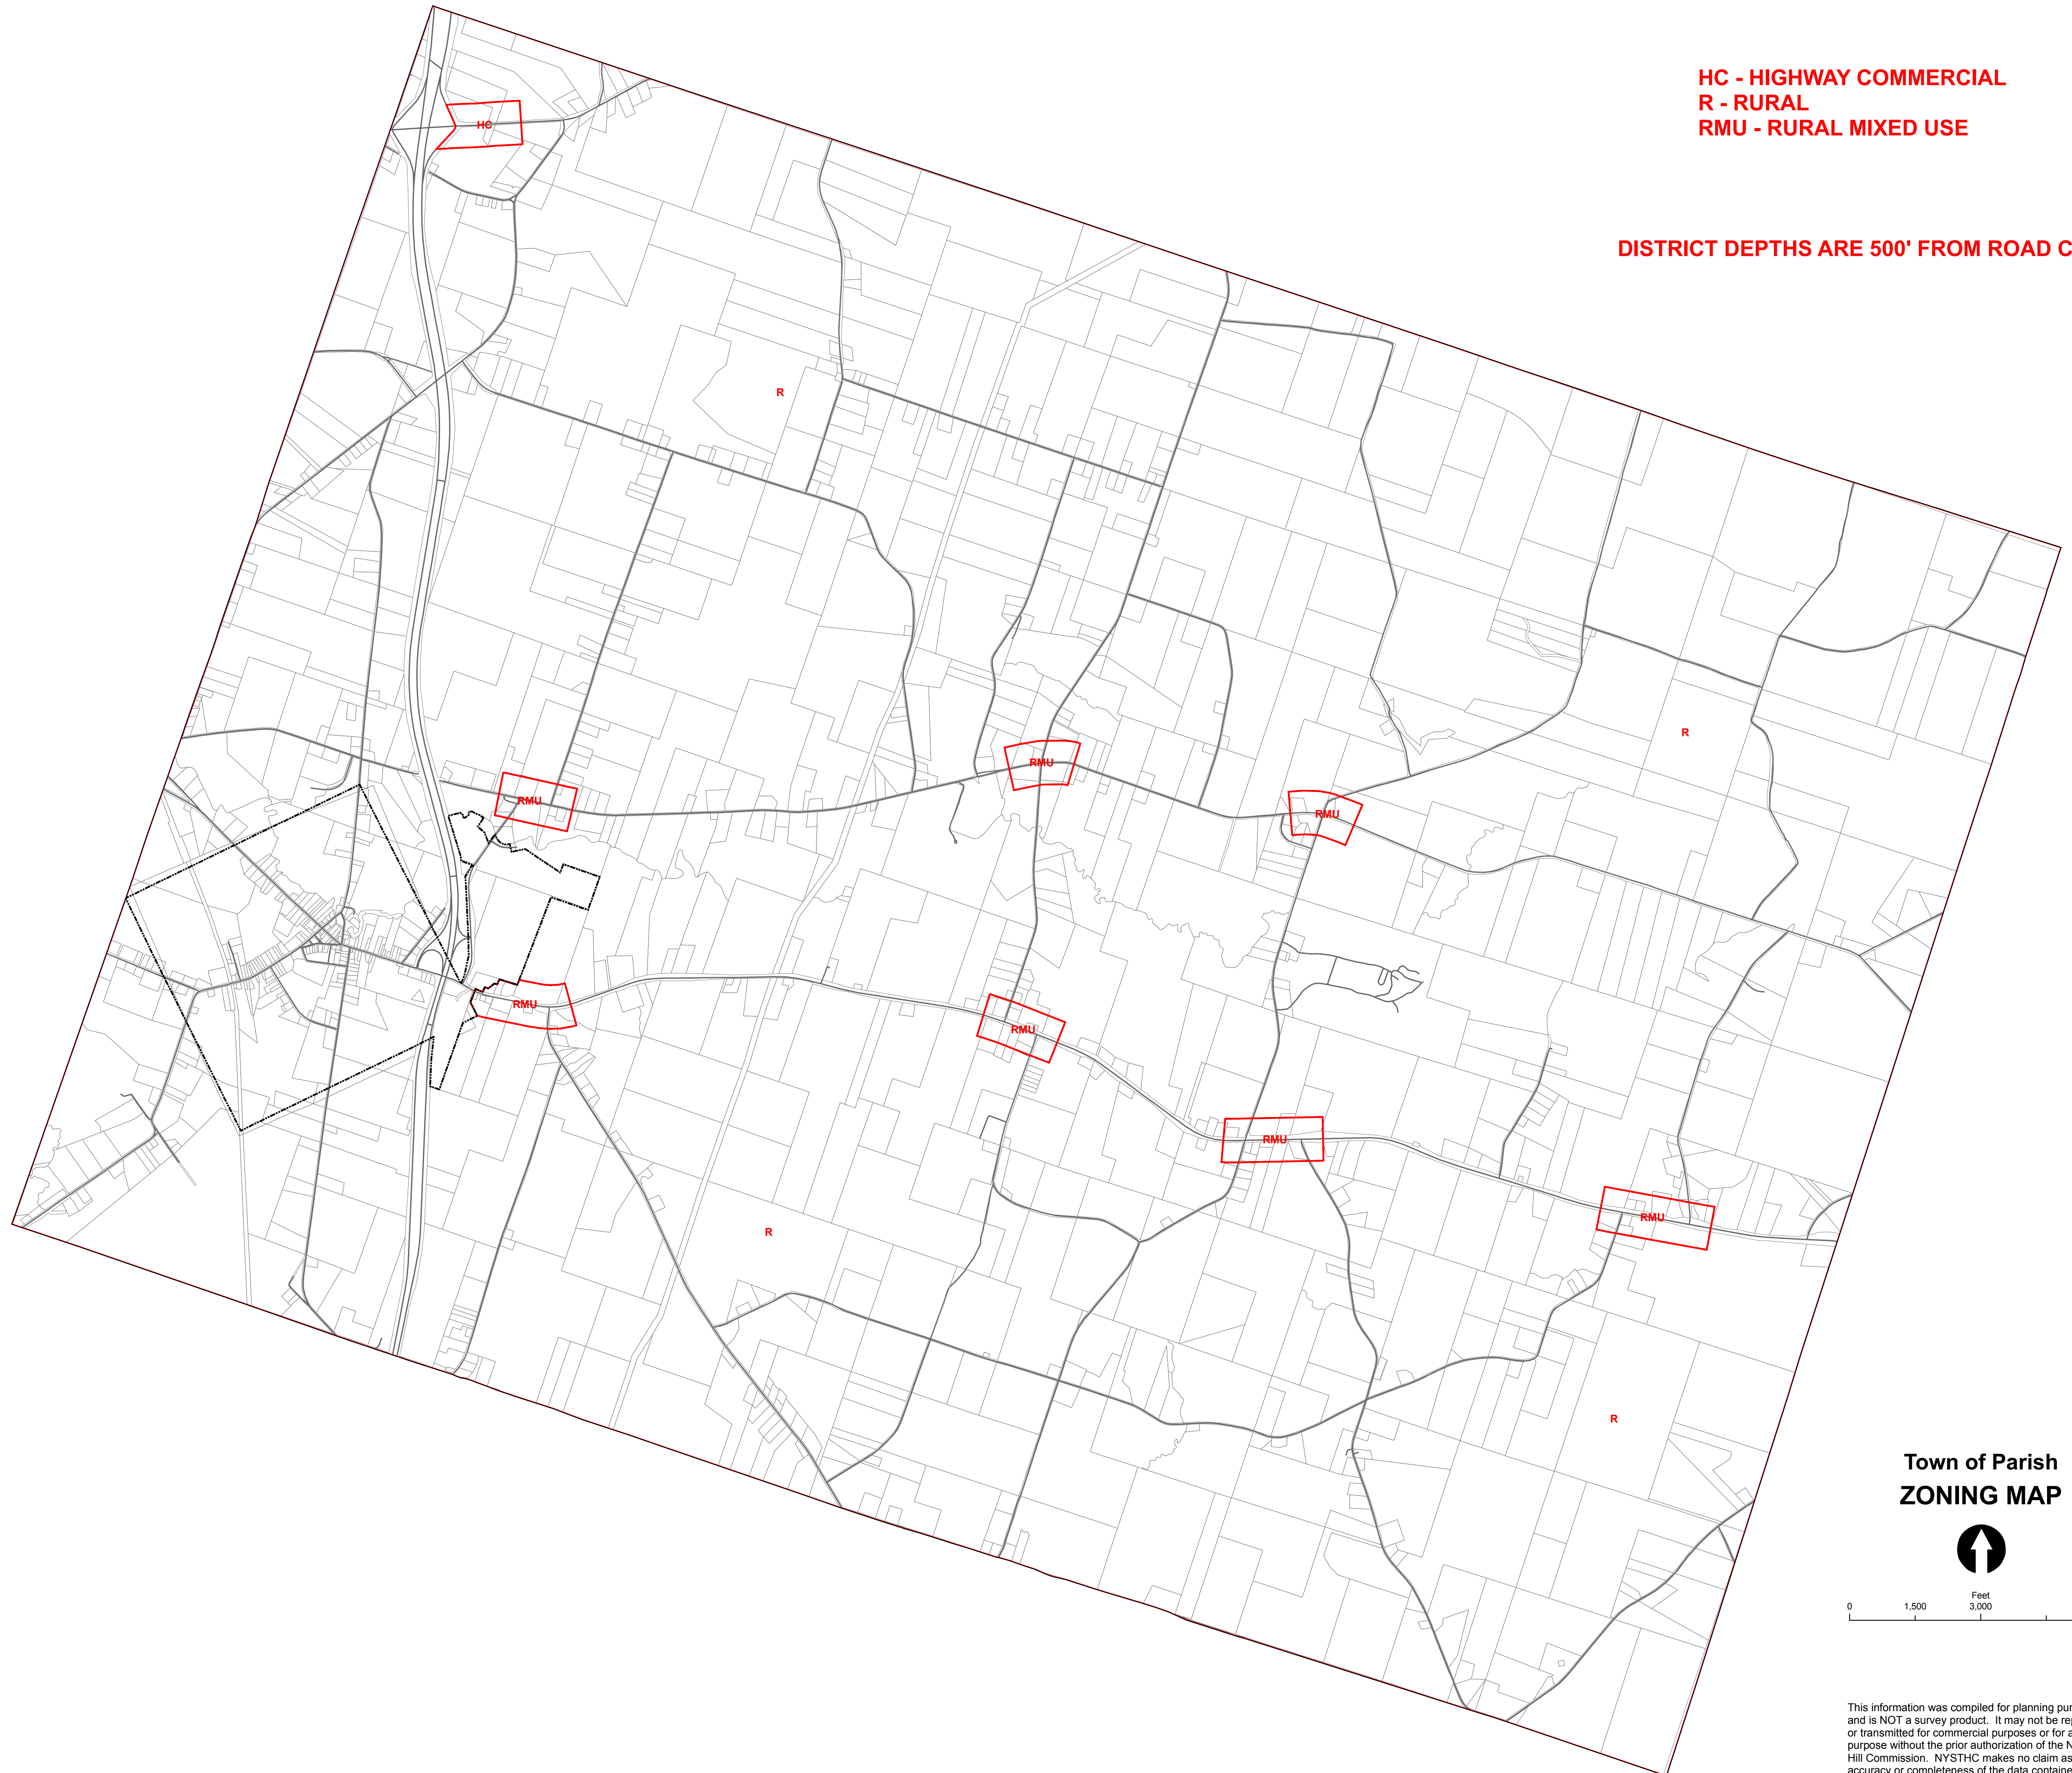

HC - HIGHWAY COMMERCIAL  
R - RURAL  
RMU - RURAL MIXED USE

DISTRICT DEPTHS ARE 500' FROM ROAD CL

**Town of Parish  
ZONING MAP**

This information was compiled for planning purposes and is NOT a survey product. It may not be reproduced or transmitted for commercial purposes or for any other purpose without the prior authorization of the NYS Tug Hill Commission. NYSTHC makes no claim as to the accuracy or completeness of the data contained here on.